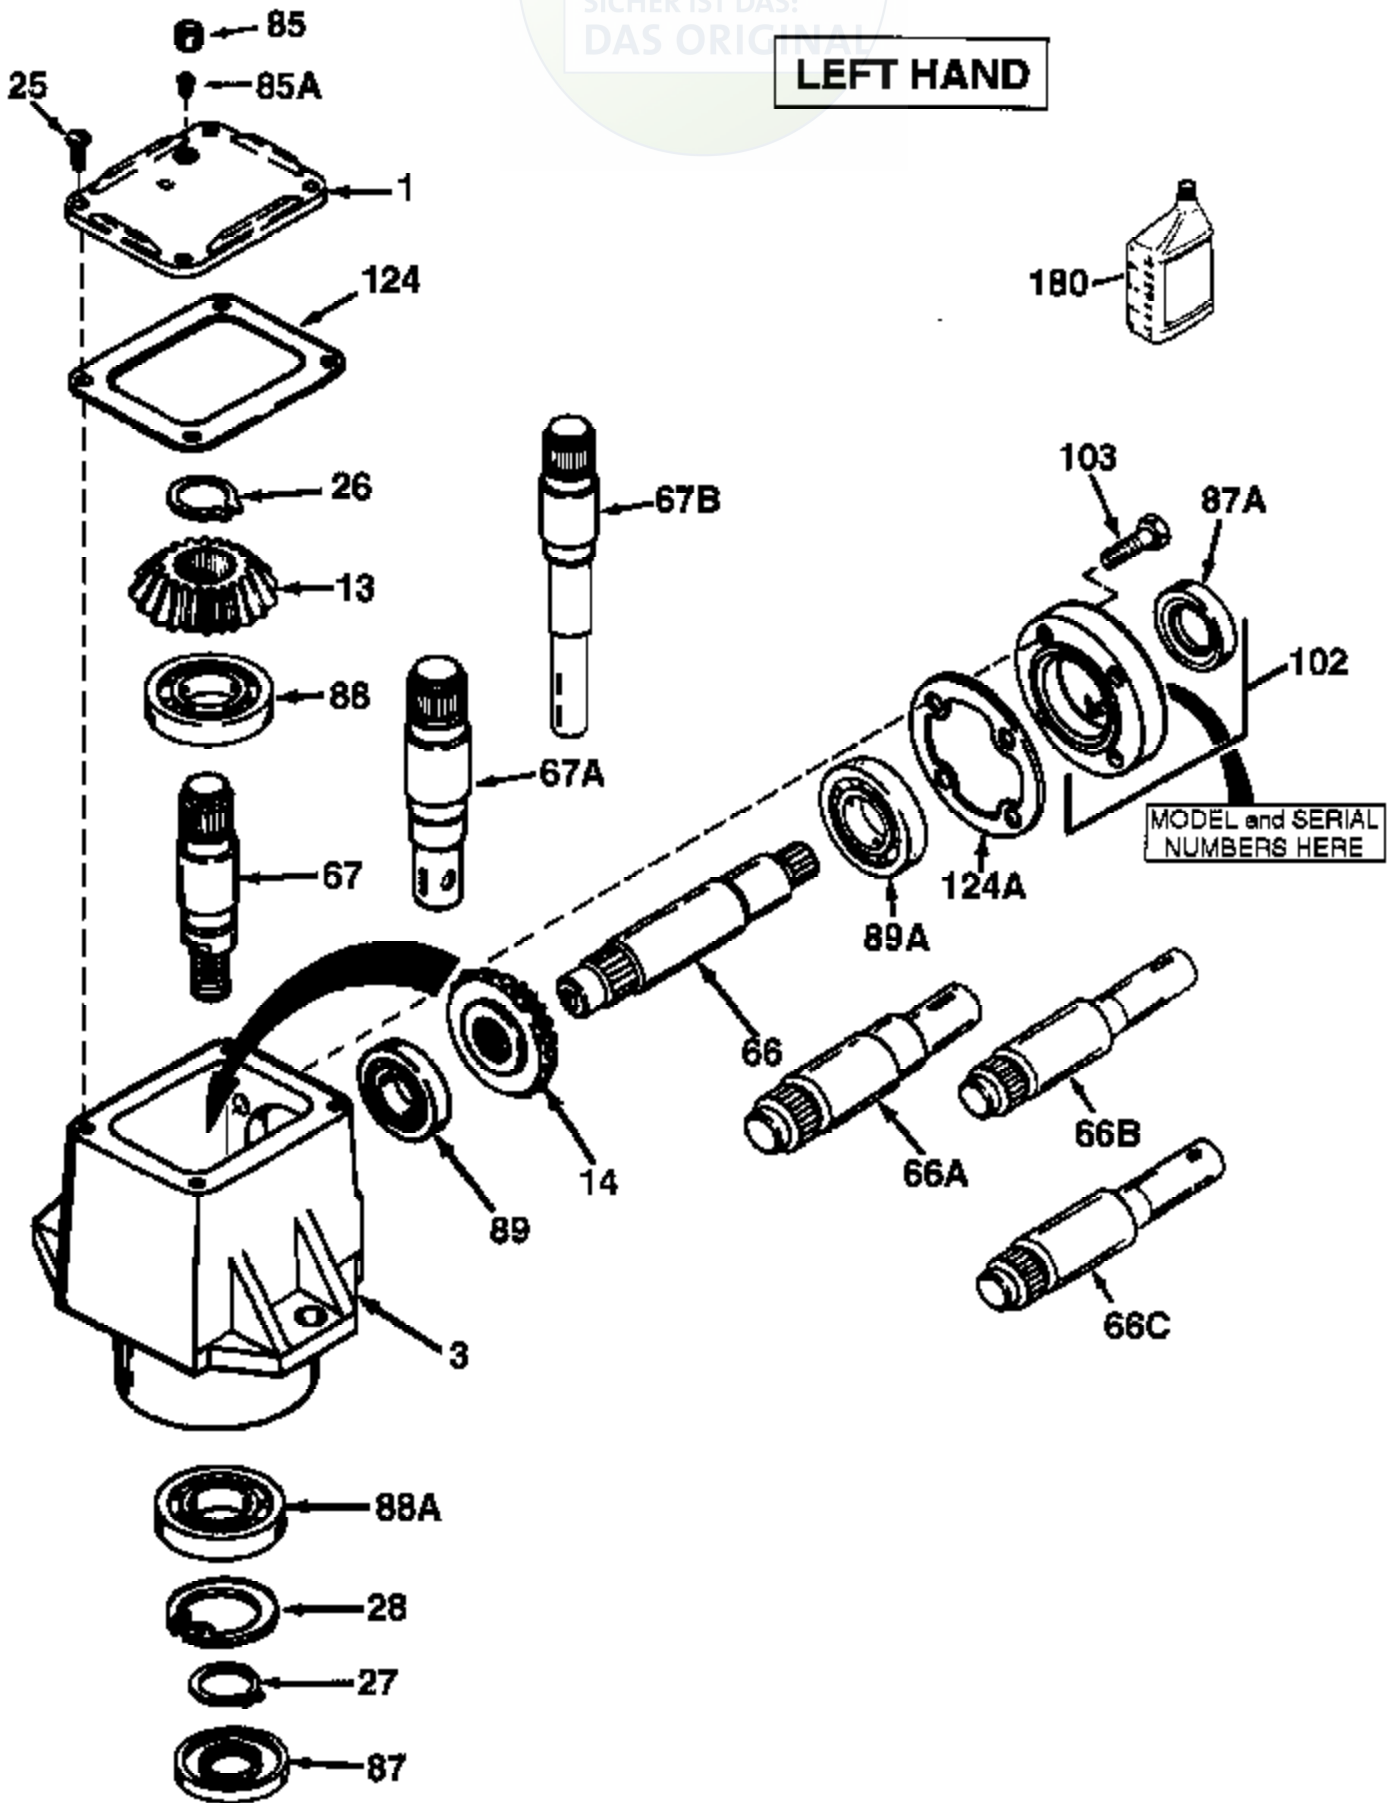

JOIST

SICHER IST DAS:
DAS ORIGINAL

LEFT HAND

Ref #	Part Number	Qty	Description
1	772067	1	Right Angle Drive Head Cover
3	770092A	1	Right Angle Drive Housing
13	778382	1	Bevel Gear (18T)
14	778391	1	Bevel Gear (15T)
25	792025	4	Screw 10-24 x 1/2"
26	792125	1	Retainer Ring
27	788019	1	Retainer Ring
28	792119	1	Retainer Ring
66	776041A	1	Input Shaft (4-1/2" long)
67	776450	1	Output Shaft (4-15/32" long)
85	792039	1	Pipe Plug 1/8-27
87	788029A	1	Oil Seal 7/8"
89A	780034	1	Ball Bearing (.8745)
89	780024	1	Ball Bearing (.7495)
124	788028	1	Gasket

1000-1900-095A Page 2 of 25
Peerless